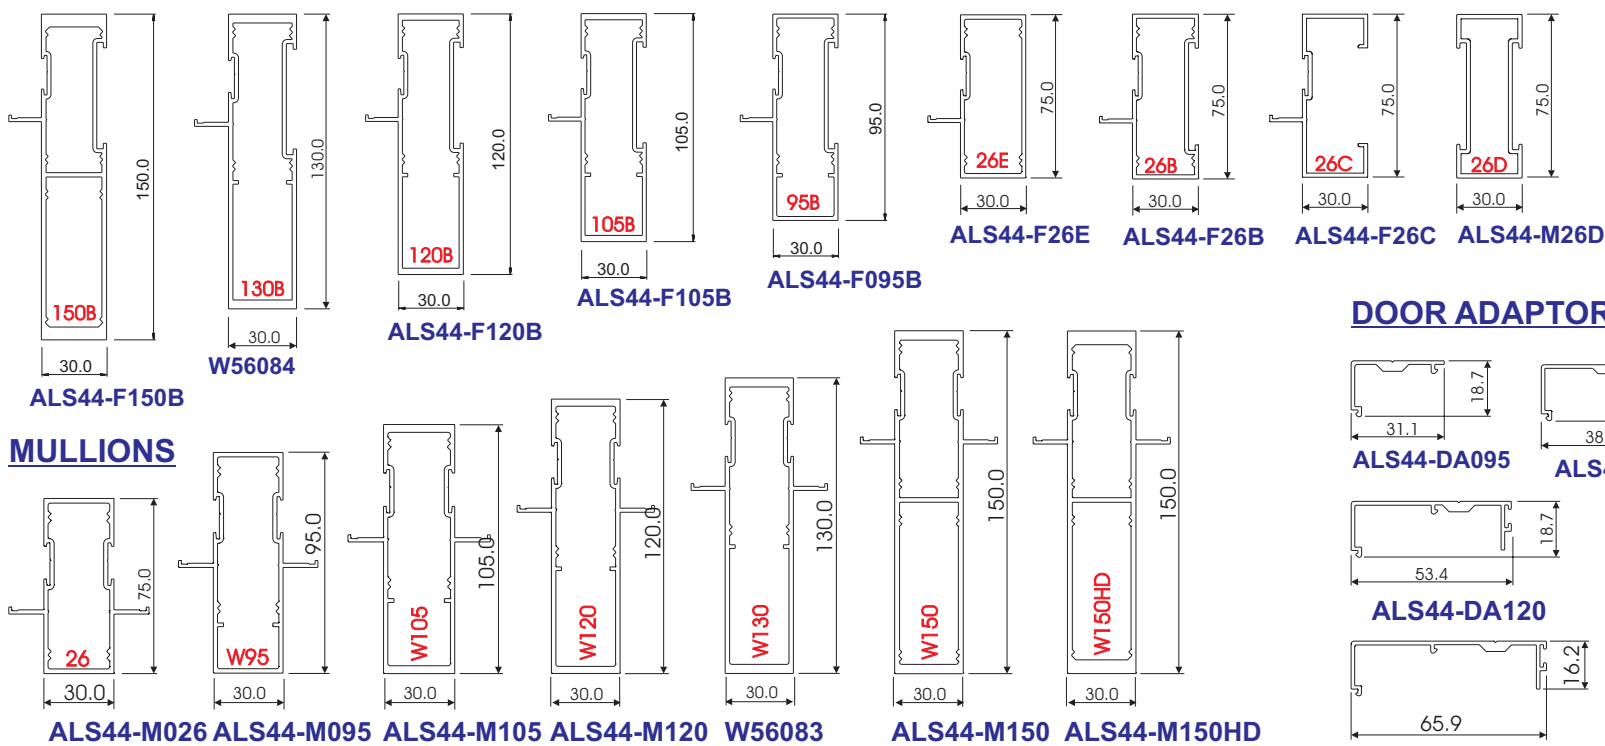

CLIP 44 HINGED DOORS

Single Open Inward Only

Double Open Outward Only

FRAMES

MIDRAILS

MULLIONS

DOOR ADAPTORS

GLAZING