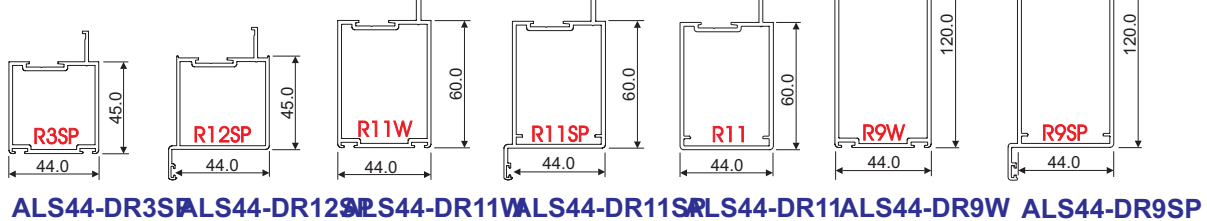

CLIP 44 HINGED DOORS

Single Open Inward Only

Double Open Outward Only

FRAMES

MIDRAILS

MULLIONS

DOOR ADAPTORS

GLAZING

SILLS

DOOR STILES

MISCELLANEOUS

Disclaimer : The right to make alterations is reserved.

Please refer to system manual for additional information

© Copyright 2011, Wispeco (Pty) Ltd.

September 2011

Alsysco KZN
5 Surprise Rd
Westmead
PO Box 15463
Westmead
3608
Tel No: (031) 702 9200
Fax No: (031) 702 0510
Chris Munsami: chrism@alsysco.co.za
www.alsysco.co.za