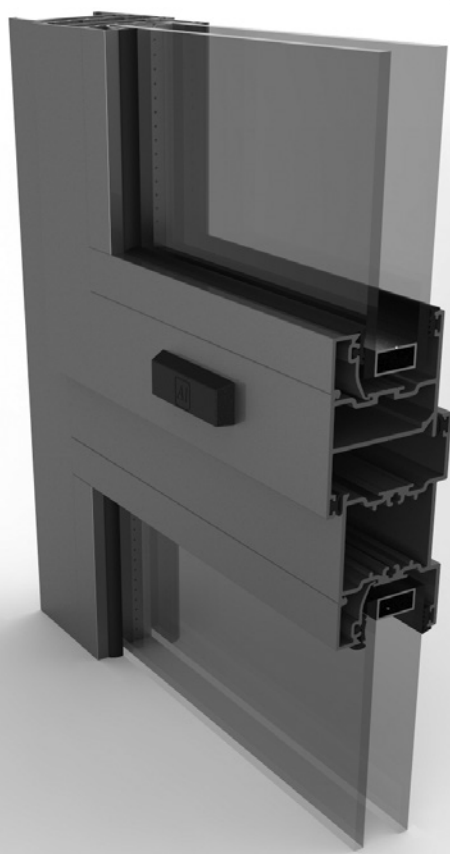

ThermEcoSash
casement window

ALSYSCO THERMECO SASH - CASEMENT WINDOW

FEATURES:

- Affordable and reliable aluminium design.
- Corrosion resistant.
- Available in a range of durable and popular architectural colours and finishes.
- Low maintenance.
- Complies with AAAMSA A3 design standard.
- 42mm frame depth.
- Incorporates bead glazing.
- Accommodates single and double glazing from 5mm to 25mm.
- High performance 16mm stainless steel friction stays allow for larger than normal sash sizes.
- Sash limitations:
 - Top hung (w) 1500mm x (h) 1500mm
 - Side hung (w) 900mm x (h) 1500mm
- Innovative Y-gaskets provide excellent sealing against water and air infiltration
- A hollow sill sump provides improved water drainage
- Accepts reliable and secure locking mechanisms
- Includes tried and tested local casement window manufacturing and installation techniques
- Product training and manuals available
- Supported by Alpro – Alsysco design and estimating software
- Product training & manuals are available on request.