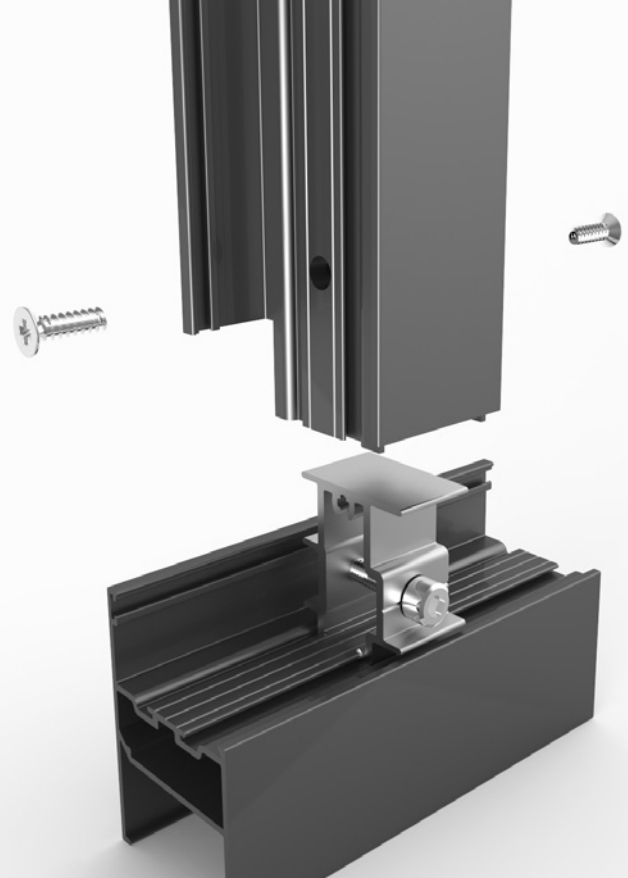

ThermEcoSash
casement window

ALSYSCO THERMECO SASH - CASEMENT WINDOW

FEATURES:

- Affordable and reliable aluminium design.
- Corrosion resistant.
- Available in a range of durable and popular architectural colours and finishes.
- Low maintenance.
- Complies with AAAMSA A3 design standard.
- 42mm frame depth.
- Incorporates bead glazing.
- Accommodates single and double glazing from 5mm to 25mm.
- High performance 16mm stainless steel friction stays allow for larger than normal sash sizes.
- Sash limitations:
 - Top hung (w) 1500mm x (h) 1500mm
 - Side hung (w) 900mm x (h) 1500mm
- Innovative Y-gaskets provide excellent sealing against water and air infiltration
- A hollow sill sump provides improved water drainage
- Accepts reliable and secure locking mechanisms
- Includes tried and tested local casement window manufacturing and installation techniques
- Product training and manuals available
- Supported by Alpro – Alsysco design and estimating software
- Product training & manuals are available on request.